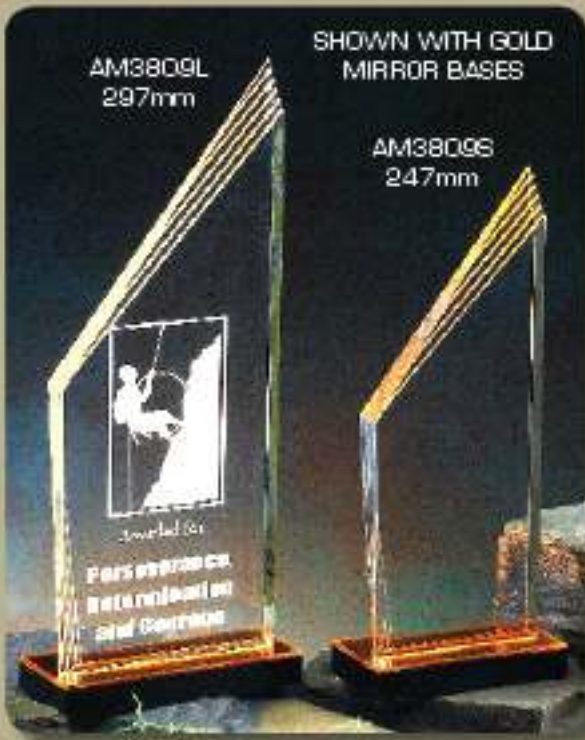

AA3806M
225mm

BERRY'S GAME FISHING
HERVEST MAAN

AA3861S
205mm

AA3861L
280mm

AA3861M
225mm

MARCOMP
*Mark
Crittenden*

In Appreciation
for your Outstanding
Support Throughout
the
N.S.L. Season
Thank you all the Best!